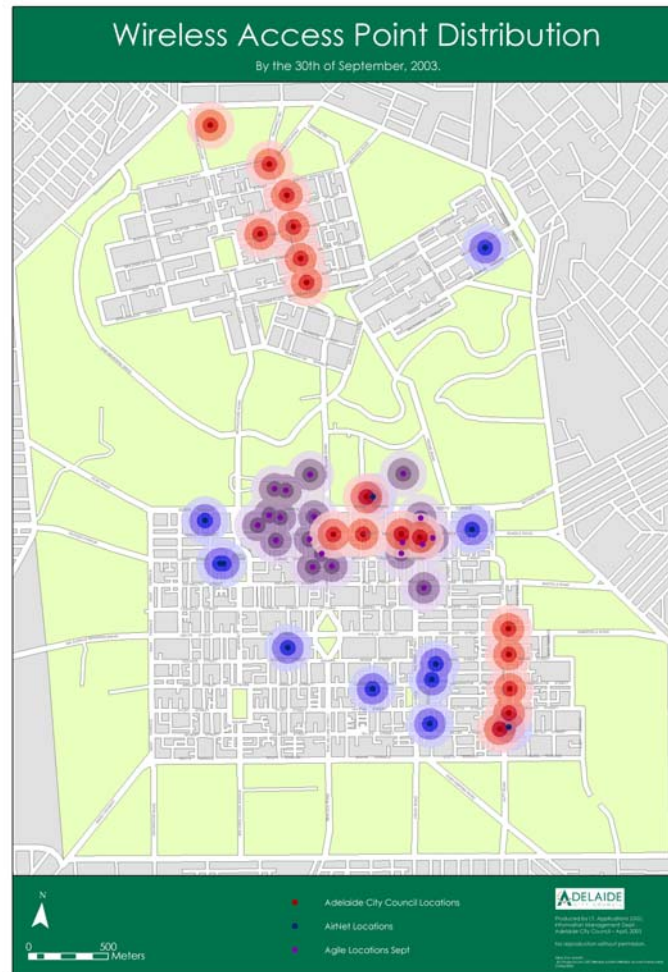

WB-CDMA (3G) Network

3G Network Coverage

- KEY LANDMARKS**
- 01: National Wine Centre
 - 02: Royal Adelaide Hospital
 - 03: UniSA — City West Campus
 - 04: Art Gallery of South Australia
 - 05: South Australian Museum
 - 06: State Library of South Australia
 - 07: Rundle Mall
 - 08: Adelaide University
 - 09: Adelaide Convention Centre
 - 10: Adelaide Festival Centre

The Extended Network

Wi-Fi Hotspot Network

Commercial Launch
17 September 2003

Summary

- m.Net - A Consortium for Collaboration to Foster Application Development
 - Convergent Infrastructure
 - WLAN Operational Network
 - 3G Test bed
 - Application Developers in Gallery 4
 - Development and Aggregation platforms
 - Premium SMS Gateway
 - 3G Portal
 - Nextenzo and Brew
 - Innovation Applications by University Students