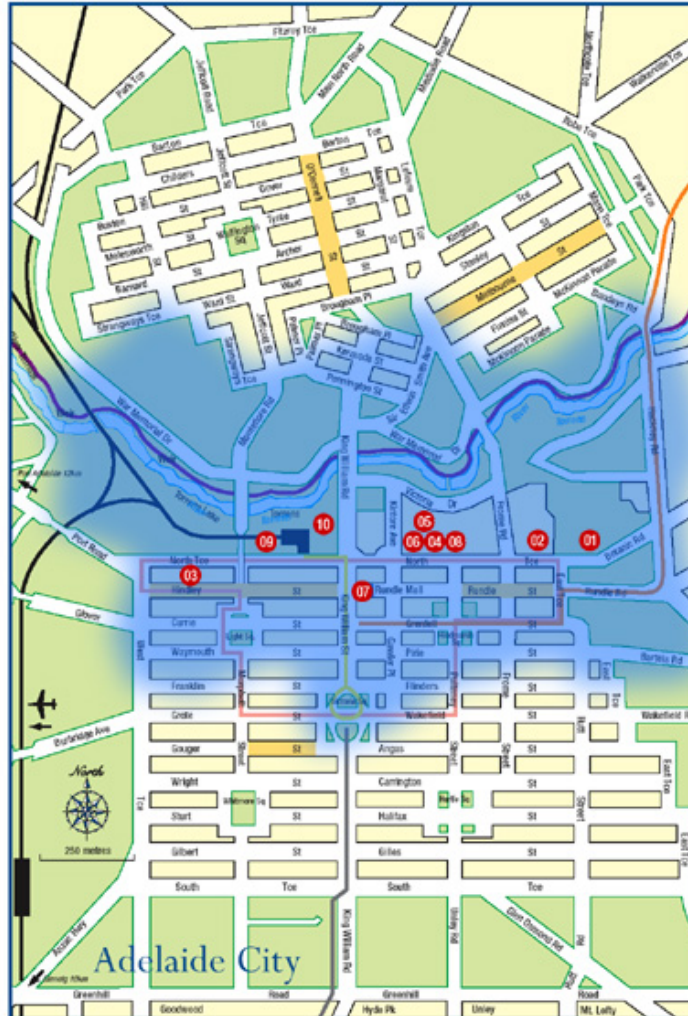

WB-CDMA (3G) Network

3G Network Coverage

- KEY LANDMARKS**
- 01: National Wine Centre
 - 02: Royal Adelaide Hospital
 - 03: UniSA — City West Campus
 - 04: Art Gallery of South Australia
 - 05: South Australian Museum
 - 06: State Library of South Australia
 - 07: Rundle Mall
 - 08: Adelaide University
 - 09: Adelaide Convention Centre
 - 10: Adelaide Festival Centre

The Extended Network

Wi-Fi Hotspot Network

Commercial Launch
17 September 2003

Summary

- m.Net - A Consortium for Collaboration to Foster Application Development
 - Convergent Infrastructure
 - WLAN Operational Network
 - 3G Test bed
 - Application Developers in Gallery 4
 - Development and Aggregation platforms
 - Premium SMS Gateway
 - 3G Portal
 - Nextenzo and Brew
 - Innovation Applications by University Students