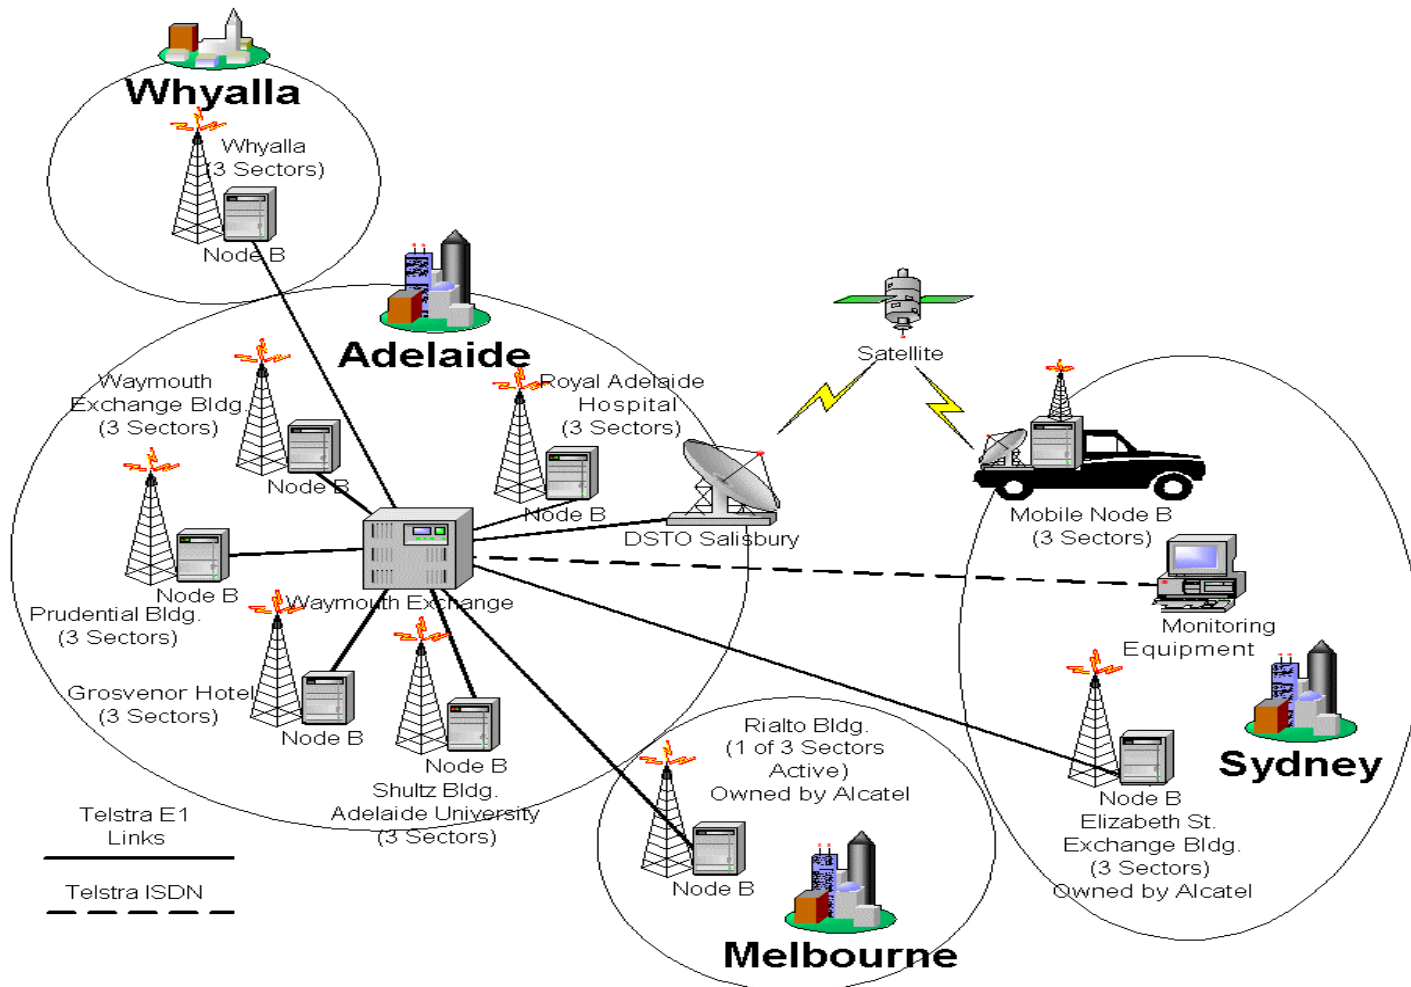

WB-CDMA (3G) Network

3G Network Coverage

- KEY LANDMARKS**
- 01: National Wine Centre
 - 02: Royal Adelaide Hospital
 - 03: UniSA — City West Campus
 - 04: Art Gallery of South Australia
 - 05: South Australian Museum
 - 06: State Library of South Australia
 - 07: Rundle Mall
 - 08: Adelaide University
 - 09: Adelaide Convention Centre
 - 10: Adelaide Festival Centre

The Extended Network

Wi-Fi Hotspot Network

Commercial Launch
17 September 2003

Summary

- m.Net - A Consortium for Collaboration to Foster Application Development
 - Convergent Infrastructure
 - WLAN Operational Network
 - 3G Test bed
 - Application Developers in Gallery 4
 - Development and Aggregation platforms
 - Premium SMS Gateway
 - 3G Portal
 - Nextenzo and Brew
 - Innovation Applications by University Students